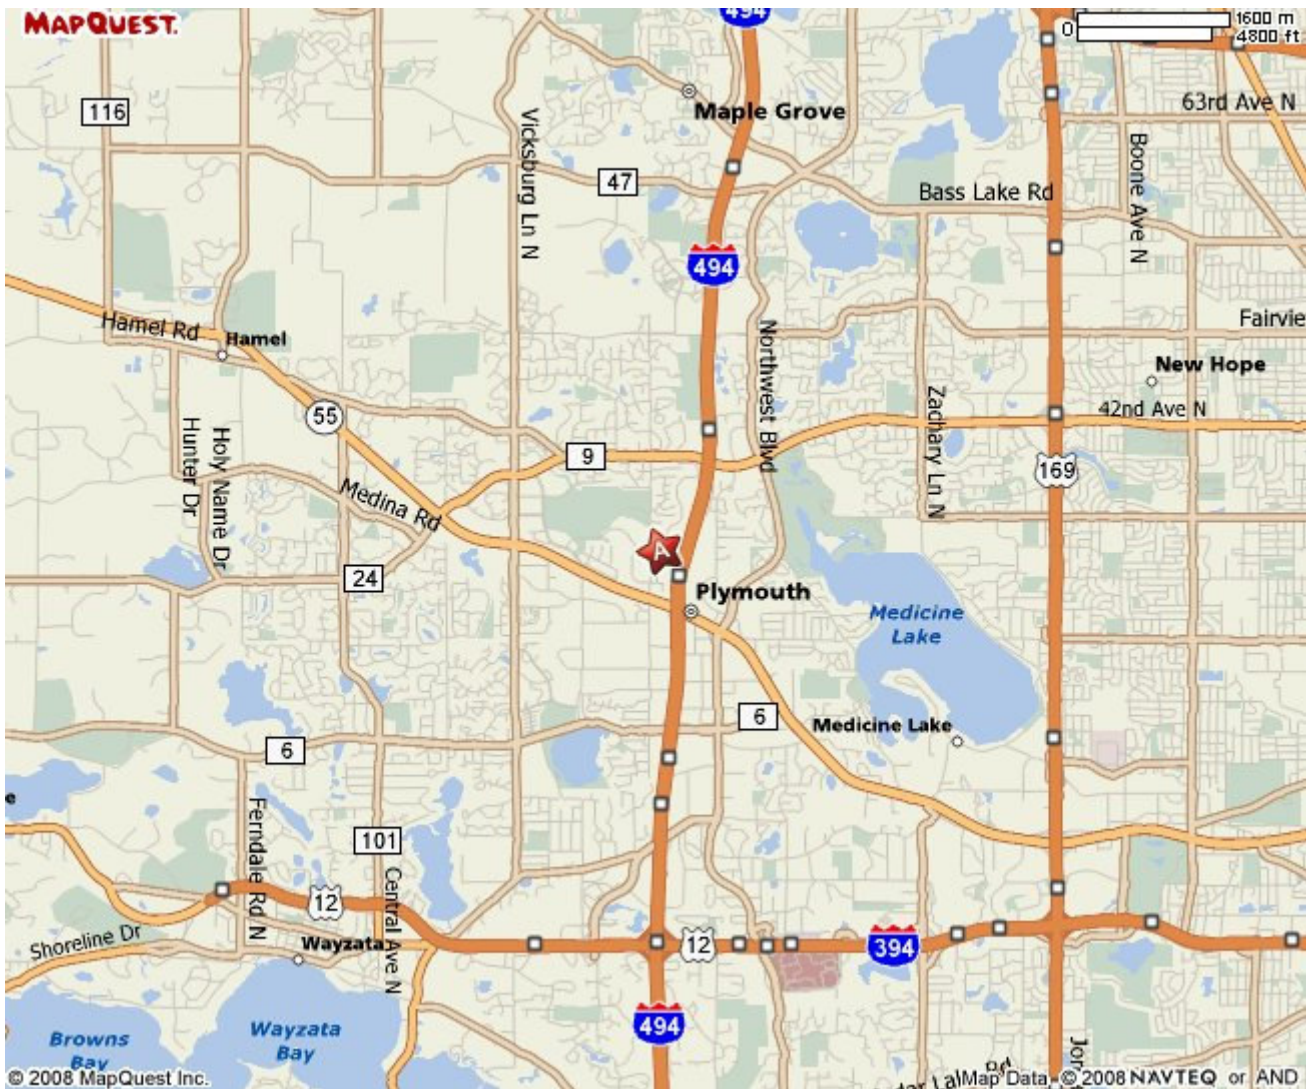

Speak your request and go! Free MapQuest directions by phone: **1-800-FREE411** (1-800-373-3411).

MAPQUEST.

A: 3340 Annapolis Ln N, Plymouth, MN 55447-5372

All rights reserved. Use subject to License/Copyright Map Legend